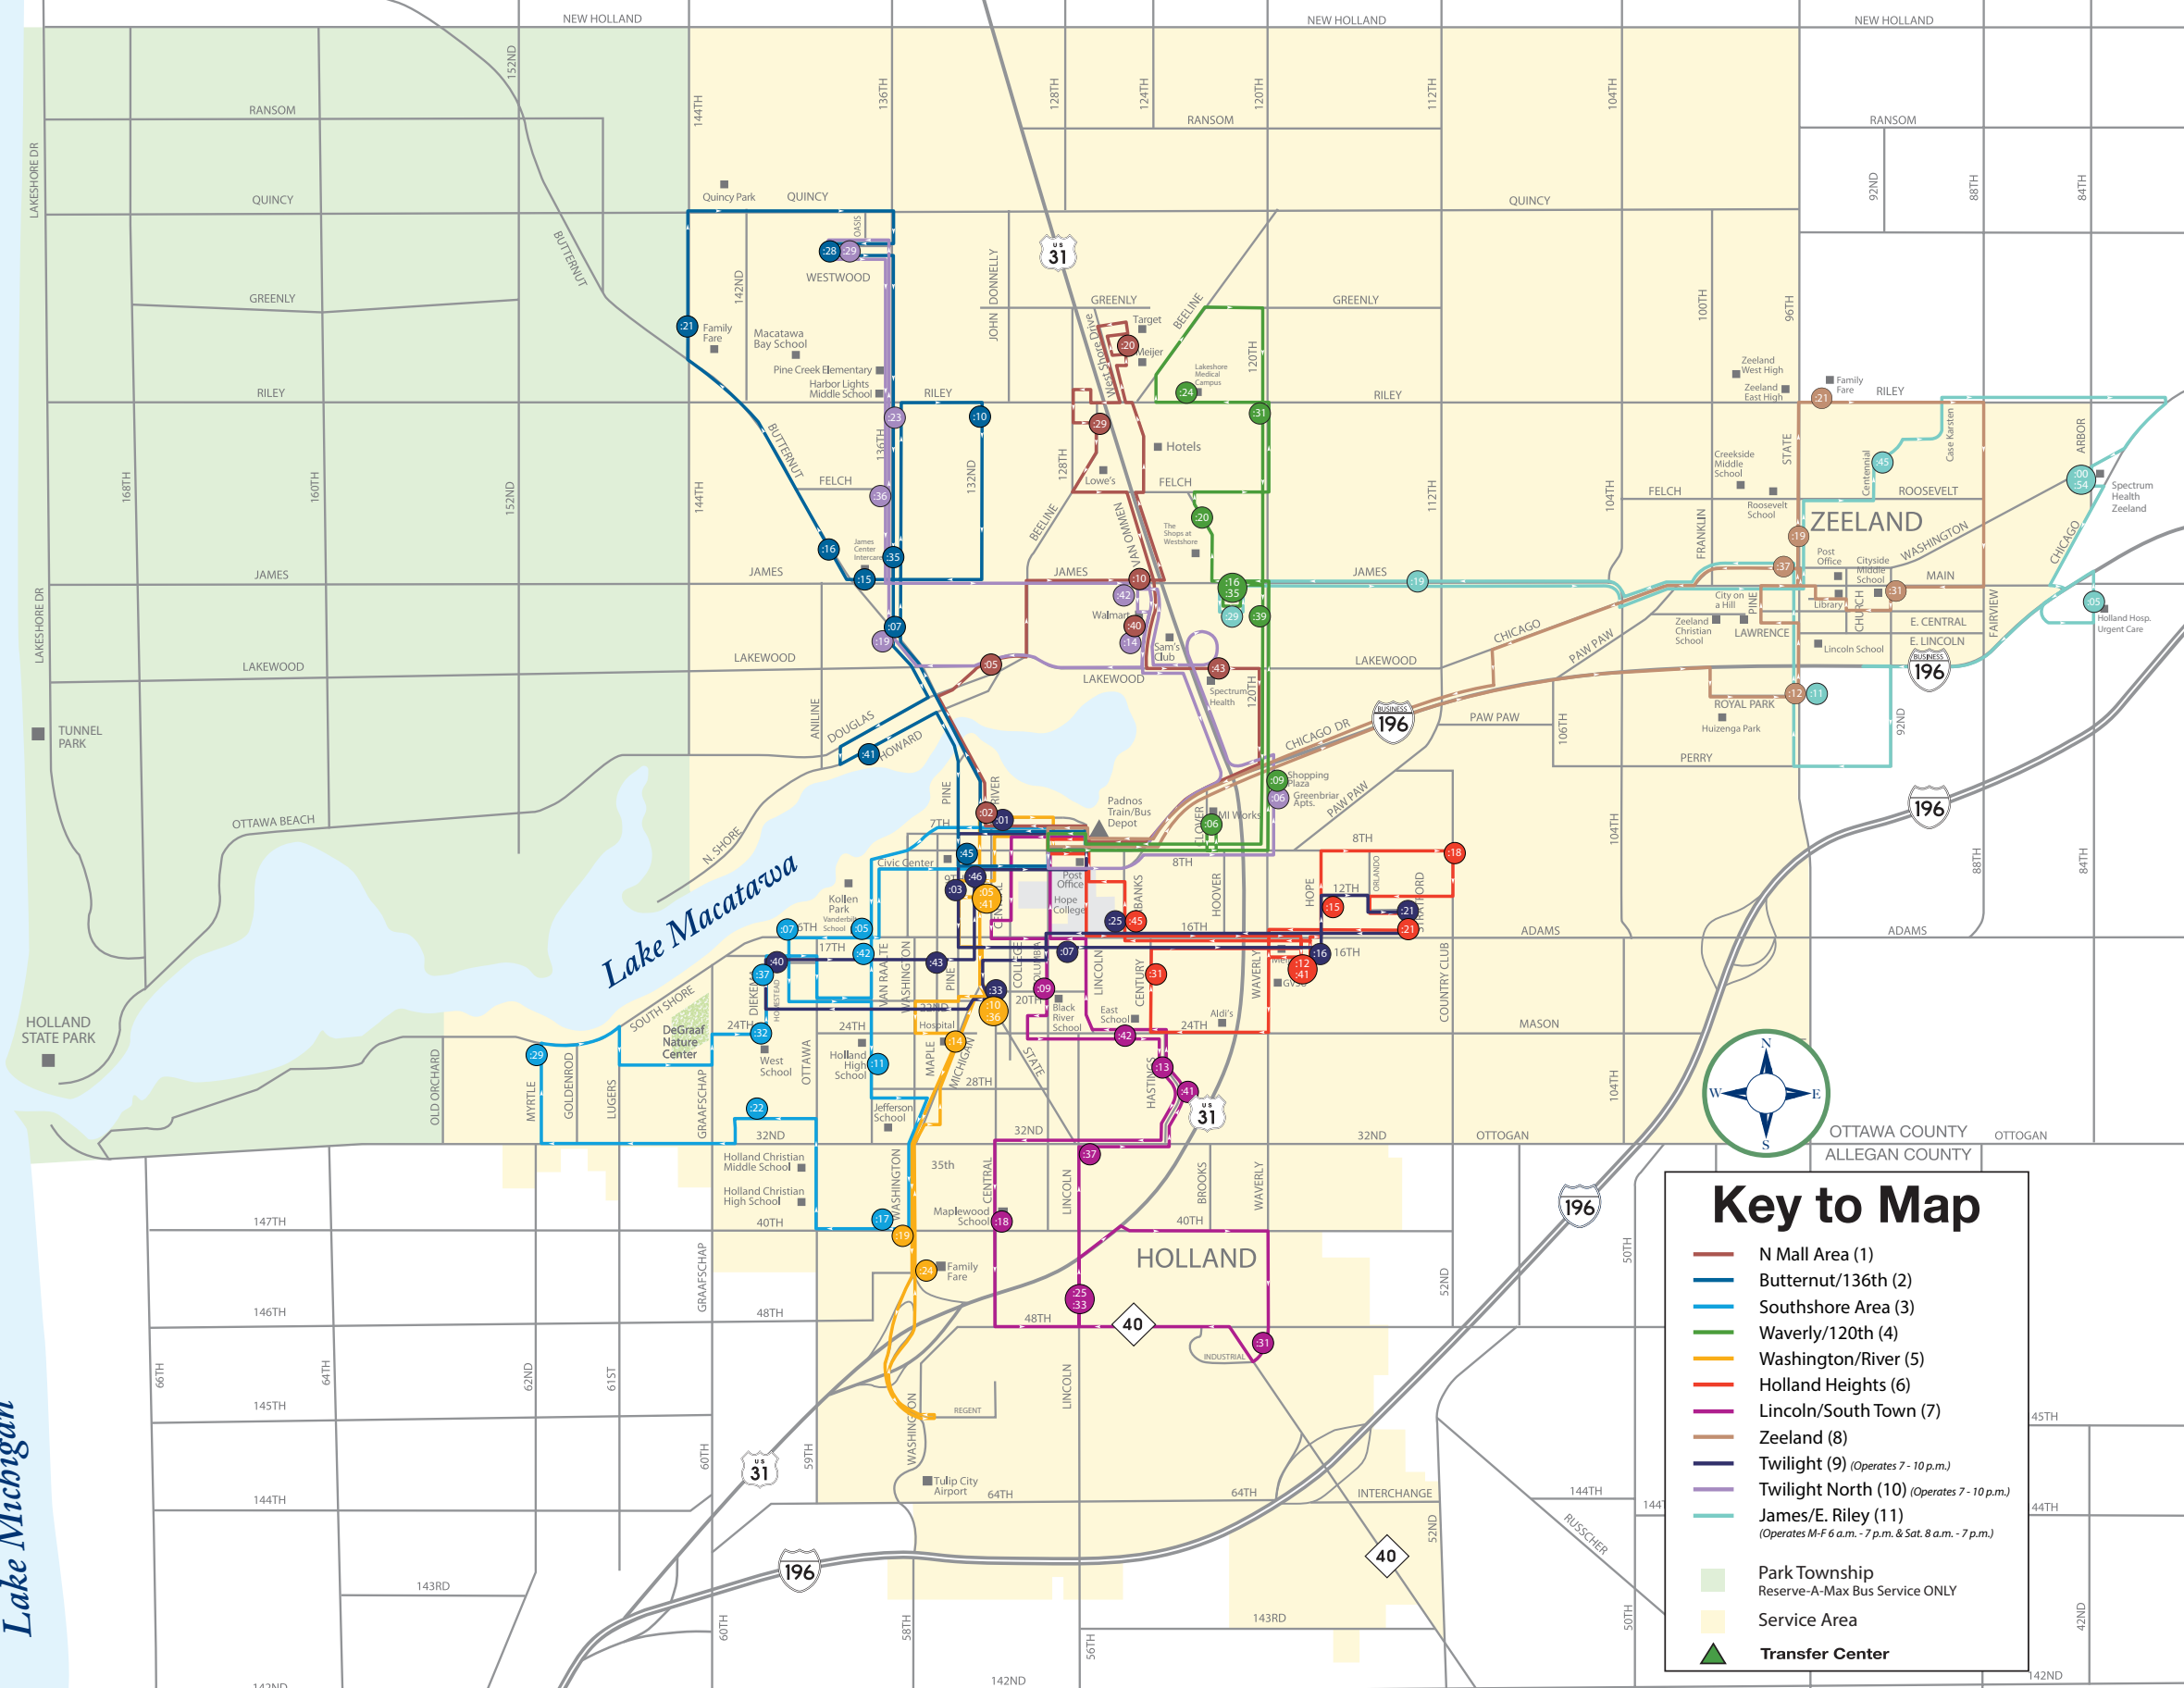

Lake Michigan

### Key to Map

- N Mall Area (1)
- Butternut/136th (2)
- Southshore Area (3)
- Waverly/120th (4)
- Washington/River (5)
- Holland Heights (6)
- Lincoln/South Town (7)
- Zeeland (8)
- Twilight (9) (Operates 7 - 10 p.m.)
- Twilight North (10) (Operates 7 - 10 p.m.)
- James/E. Riley (11) (Operates M-F 6 a.m. - 7 p.m. & Sat. 8 a.m. - 7 p.m.)
- Park Township Reserve-A-Max Bus Service ONLY
- Service Area
- ▲ Transfer Center